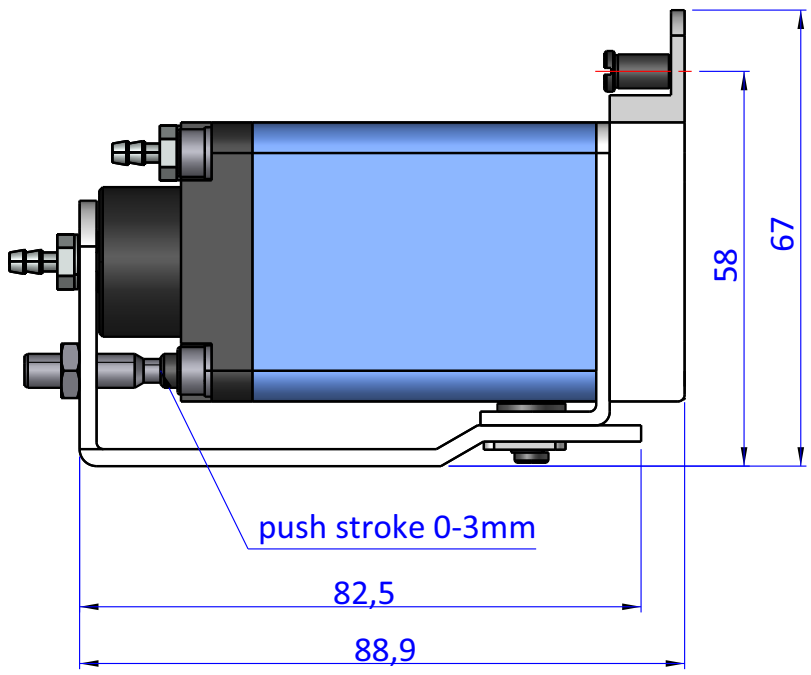

THE PROPERTY OF THE DRAWING IS ESTABLISHED BY LAW. IT IS FORBIDDEN TO PRODUCE OR SHOW IT TO THIRD PART. WITHOUT A WRITTEN AGREEMENT.

DESIGNED FROM FPS Automation		REVIEW A
DATE 02/11/2020	WEIGHT 0,319kg	
CODE VES.GTNY15R		

Format **A4**
UNI 936-76

GENERAL TOLERANCE
UNI - ISO 2768
CLASSE **f**

DESCRIPTION
VES.GTNY15R