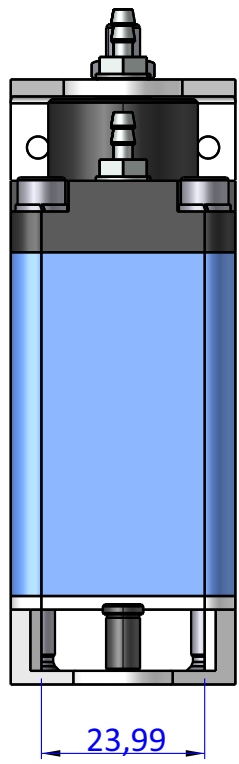

THE PROPERTY OF THE DRAWING IS ESTABLISHED BY LAW. IT IS FORBIDDEN TO PRODUCE OR SHOW IT TO THIRD PART. WITHOUT A WRITTEN AGREEMENT.

DESIGNED FROM FPS Automation		REVIEW A
DATE 02/11/2020	WEIGHT 0,319kg	
CODE VES.GTNY15R		

Format **A4**
UNI 936-76

GENERAL TOLERANCE
UNI - ISO 2768
CLASSE **f**

DESCRIPTION
VES.GTNY15R