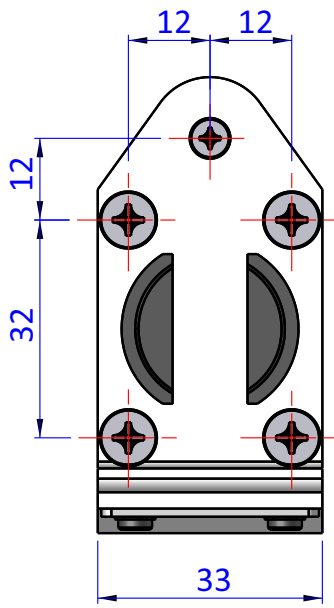

THE PROPERTY OF THE DRAWING IS ESTABLISHED BY LAW. IT IS FORBIDDEN TO PRODUCE OR SHOW IT TO THIRD PART. WITHOUT A WRITTEN AGREEMENT.

DESIGNED FROM FPS Automation		REVIEW A
DATE 02/11/2020	WEIGHT 0,319kg	
CODE VES.GTNY15R		

Format **A4**
UNI 936-76

GENERAL TOLERANCE
UNI - ISO 2768
CLASSE **f**

DESCRIPTION
VES.GTNY15R